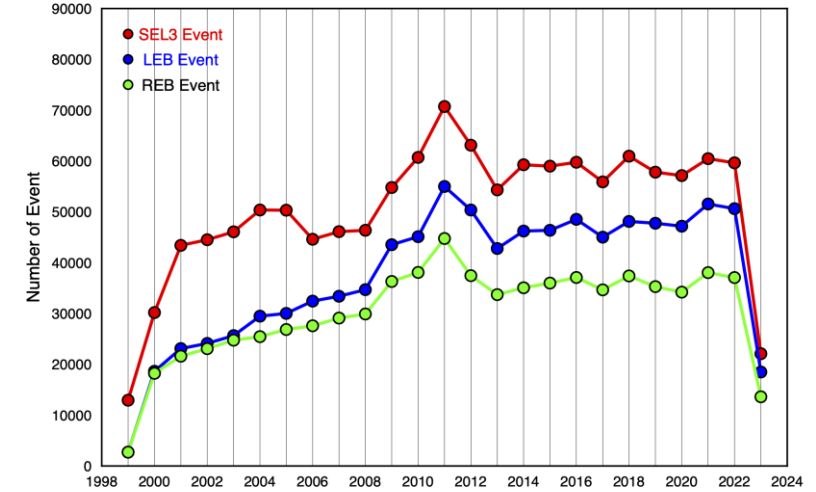

Bulletin Production

Between Jun 1999 – May 2023
1,270,000 SEL3 events
945,000 LEB events
760,000 REB events
 have been analyzed, reviewed,
 and released

Released Bulletins over 25 years

Map of SEL3

Map of REB

Events include Hydroacoustic and Infrasound